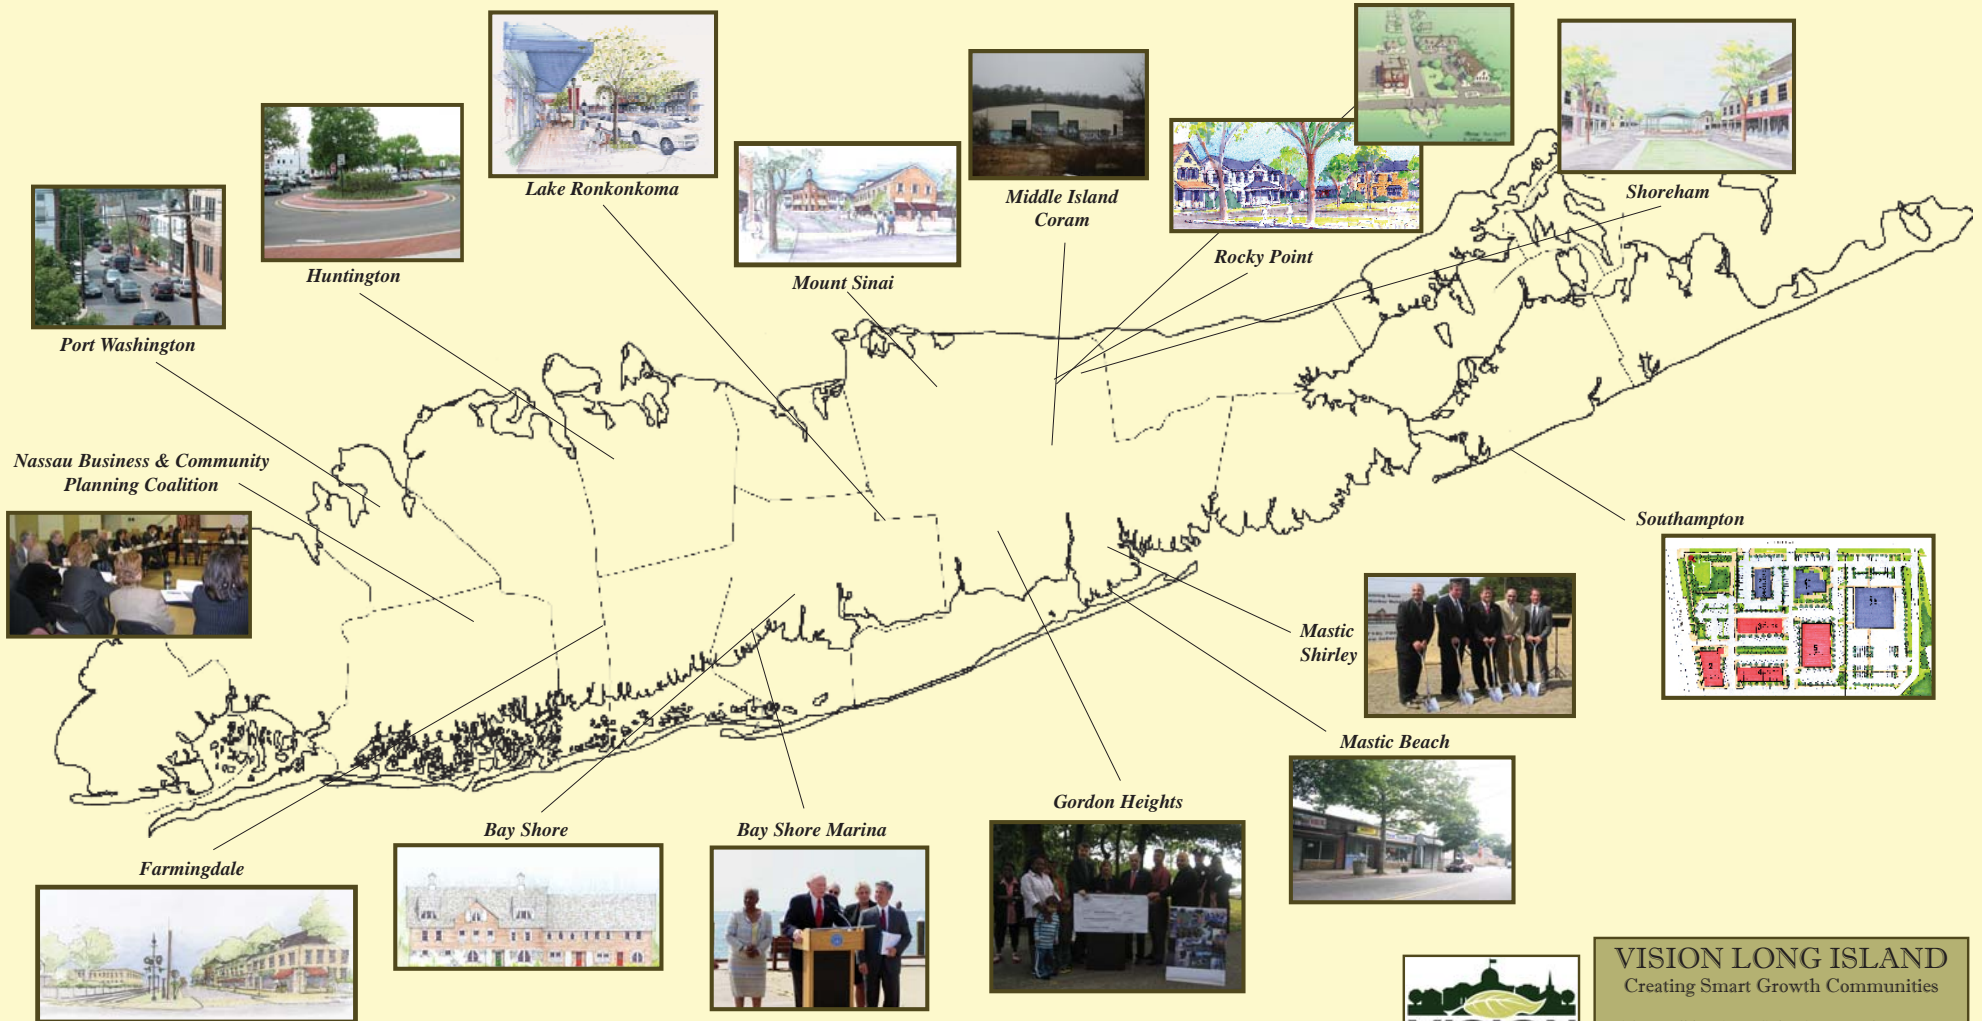

VISIONS ACROSS LONG ISLAND

Visioning Projects - 2000 - 2007

VISION LONG ISLAND
Creating Smart Growth Communities

24 Woodbine Ave., Suite One, Northport, NY
631.261.0242 info@visionlongisland.org
www.visionlongisland.org